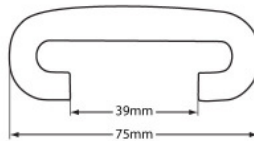

O-7539FWNX
75 Style TuffFlex Handrail
Category: Handrails