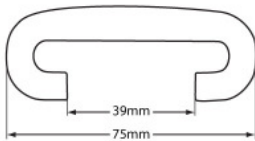

O-7539FWCX
75 Style TuffFlex Handrail
Category: Handrails