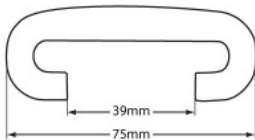

We offer handrails for a wide range of escalator brands, including Otis, Montgomery, KONE, Fujitec, Mitsubishi, Schindler, Westinghouse, Dover, ThyssenKrupp, and Haughton/Peelle

ECS is pleased to offer TuffFlex™ and NT™ handrail solutions by EHC Global (EHC) for escalators and moving walks. EHC handrails are OEM-tested and approved, and available in a variety of profiles.

- Styrene-Butadiene Rubber (SBR) construction
- Exceptional abrasion and crack resistance
- Industry standard for over 40 years
- Made-to-order with ends prepared at time of production
- Available in flat ("C") and "V" profiles

- Thermoplastic Polyurethane (TPU) construction
- Patented technology
- High-gloss finish requires minimal maintenance
- NT+ value-added options enhance safety, wayfinding, brand activation, and aesthetics
- Includes ColourRail, SafeRail, MotionRail, BrandRail, and AMRail
- Recyclable

O-7539FWCX
75 Style TuffFlex Handrail
Category: Handrails

O-7539FWNX
75 Style TuffFlex Handrail
Category: Handrails

O-7539FWQX
75 Style TuffFlex Handrail
Category: Handrails