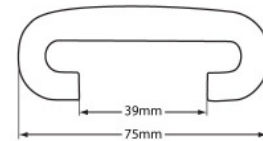

O-7539FWQX
75 Style TuffFlex Handrail
Category: Handrails